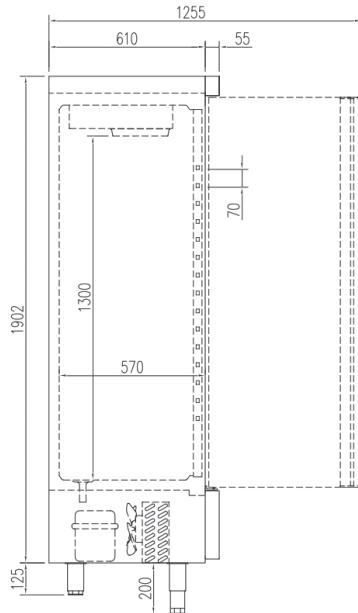

G7D Chiller

Double Glass Door Chiller

At a Glance

Model	G7D Chiller
Dimensions (WxDxH) mm	1250x686x2025
Volume (L)	1000
Watts (W)	619w
Energy Consumption (kWh/24)	10.98
Temperature Range	+1...+4 °C
Weight	144kg
Shelves	8
Shelf Dimensions (WxD) mm	565x438