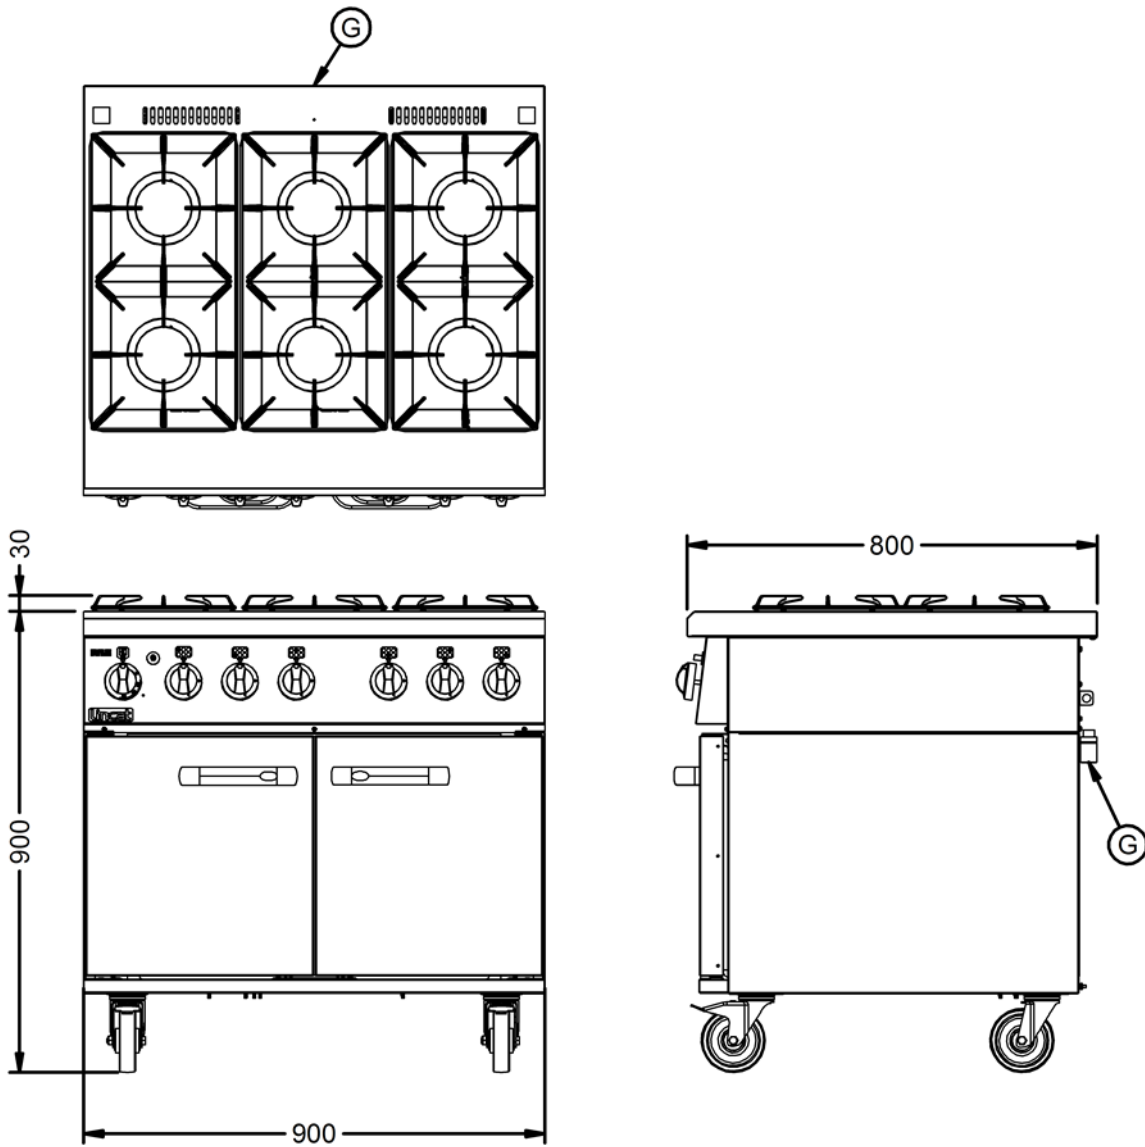

Capacity

Gastronorm Capacity	4 x GN1/1
----------------------------	-----------

Weights and Dimensions

Unit Height (External) mm	900
Unit Width (External) mm	900
Unit Depth (External) mm	800
Height (Internal) mm	400
Width (Internal) mm	715
Depth (Internal) mm	530
Shelf Dimensions Width mm	710
Shelf Dimensions Depth mm	512
Net Weight Kg	125

Shipping

Packed Weight Kg	137.5
Packed Height cm	105
Packed Width cm	100
Packed Depth cm	85

Available Accessories

LK12	NULL
OA8902	SPLASHBACK/SHELF - OG8002

Technical Picture

Lincat Limited

Whisby Road,
Lincoln, LN6 3QZ,
United Kingdom