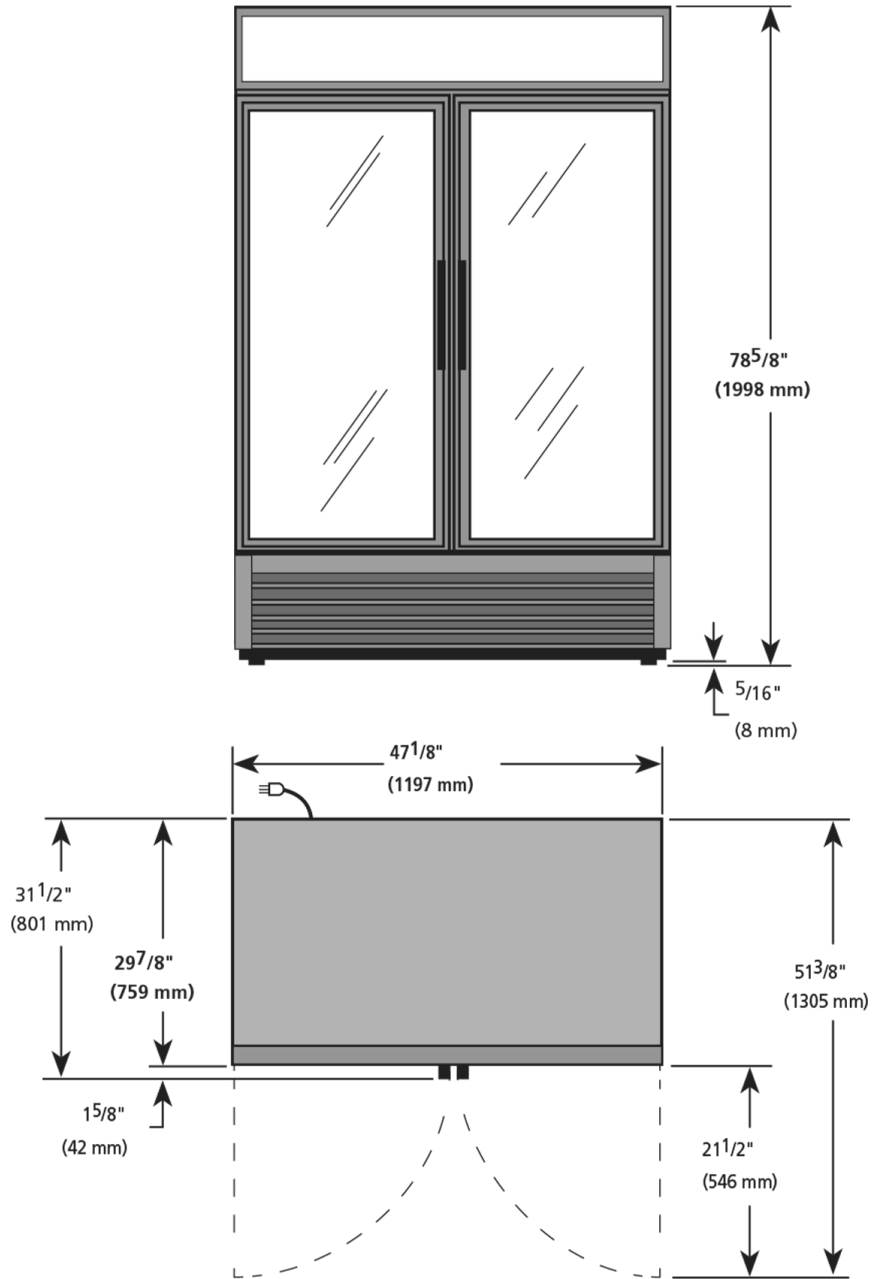

GDM-43F-HC~TSL01

Upright Retail Merchandiser Freezer, 2 Full Glass Swing Doors

Dimensions		Build		Technical	
External Width (mm)	1197	Door Description	2 Full Glass Swing Doors	Temperature Holding	-23°C
External Depth (mm)	759	Exterior Construction	Stainless Steel/Aluminium front, Aluminium sides and rear (Black or White Powder Coat option)	Refrigerant	R290
External Height (mm)	1998	Interior Construction	White coated aluminium, stainless steel base	Voltage / Frequency / Phase	220-240V/50Hz/1
Exclusions	Depth does not include 42 mm for door handle or 13 mm for rear access panel.	Air Intake Position	Front	Amps	5.7
Net Volume (Litres)	756	Ventilation Position	Rear	Wattage	1311
Gross Volume (Litres)	1217	Clearance Required	26 mm rear, zero sides	Temperature Class	L1
Display Area (?)	1.19	Cord Length (Meters)	2.74	Operating Statement	Tested at 25°C, 60% RH, per 'Refrigerators with a Direct Sales Function' for perishable food merchandising.
Supplied Shelves	8	Internal Lighting	LED	Testing Standard	EN 23953
Shelf Size (L x D mm)	531 x 534	Standard w/ Locks	Not Standard. Options available.	EEC	D
Internal Net Height (mm)	1300			EEL	36.3
Unpackaged Weight (kg)	239			kWh/24hr	12.1
Packaged Weight (kg)	250			kWh/Annum	4432
Packaged Dimensions (W x D x H mm)	1258 x 902 x 2134			Defrost Type	Auto
Supplied Supports	Leg Levellers (Castors supplied separate)				

TFIUK@truemfg.com
TrueGermCustomerService@truemfg.com
TrueRefAus@truemfg.com

GDM-43F-HC~TSL01

Upright Retail Merchandiser Freezer, 2 Full Glass Swing Doors

Specifications subject to change without notice.
Chart dimensions rounded up to the next whole millimeter (inches rounded up to the 1/8")