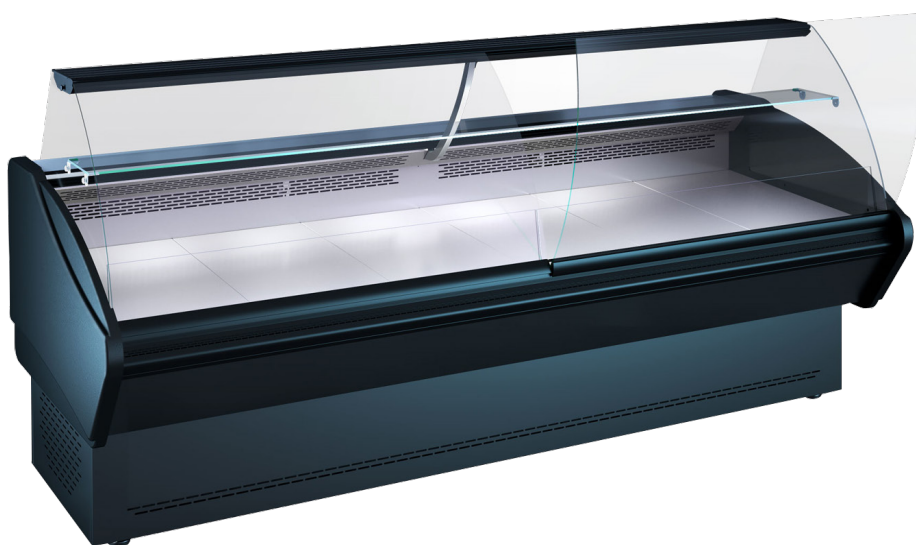

SO Series

Serve Over Low Height With Under Case Chilled Storage

RENTAL-PLUS

At a Glance

Model	SOCH1250F	SOCH1500F	SOCH1875F	SOCH2500F
Width mm	1250	1500	1875	2500
Depth mm	1000	1000	1000	1000
Height mm	1290	1290	1290	1290
Temperature range	-1...+5°C	-1...+5°C	-1...+5°C	-1...+5°C
Energy consumption kWh/24hrs	5.3	5.6	6.5	7.3
Energy Banding (May 2023)	F	F	F	F