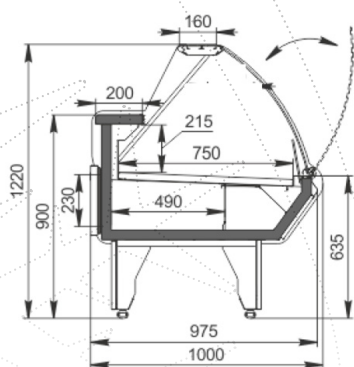

SO Series

Serve Over Low Height With Under Case Chilled Storage

RENTAL-PLUS

At a Glance

Model	SOCH1250F	SOCH1500F	SOCH1875F	SOCH2500F
Width mm	1250	1500	1875	2500
Depth mm	1000	1000	1000	1000
Height mm	1290	1290	1290	1290
Temperature range	-1...+5°C	-1...+5°C	-1...+5°C	-1...+5°C
Energy consumption kWh/24hrs	5.3	5.6	6.5	7.3
Energy Banding (May 2023)	F	F	F	F